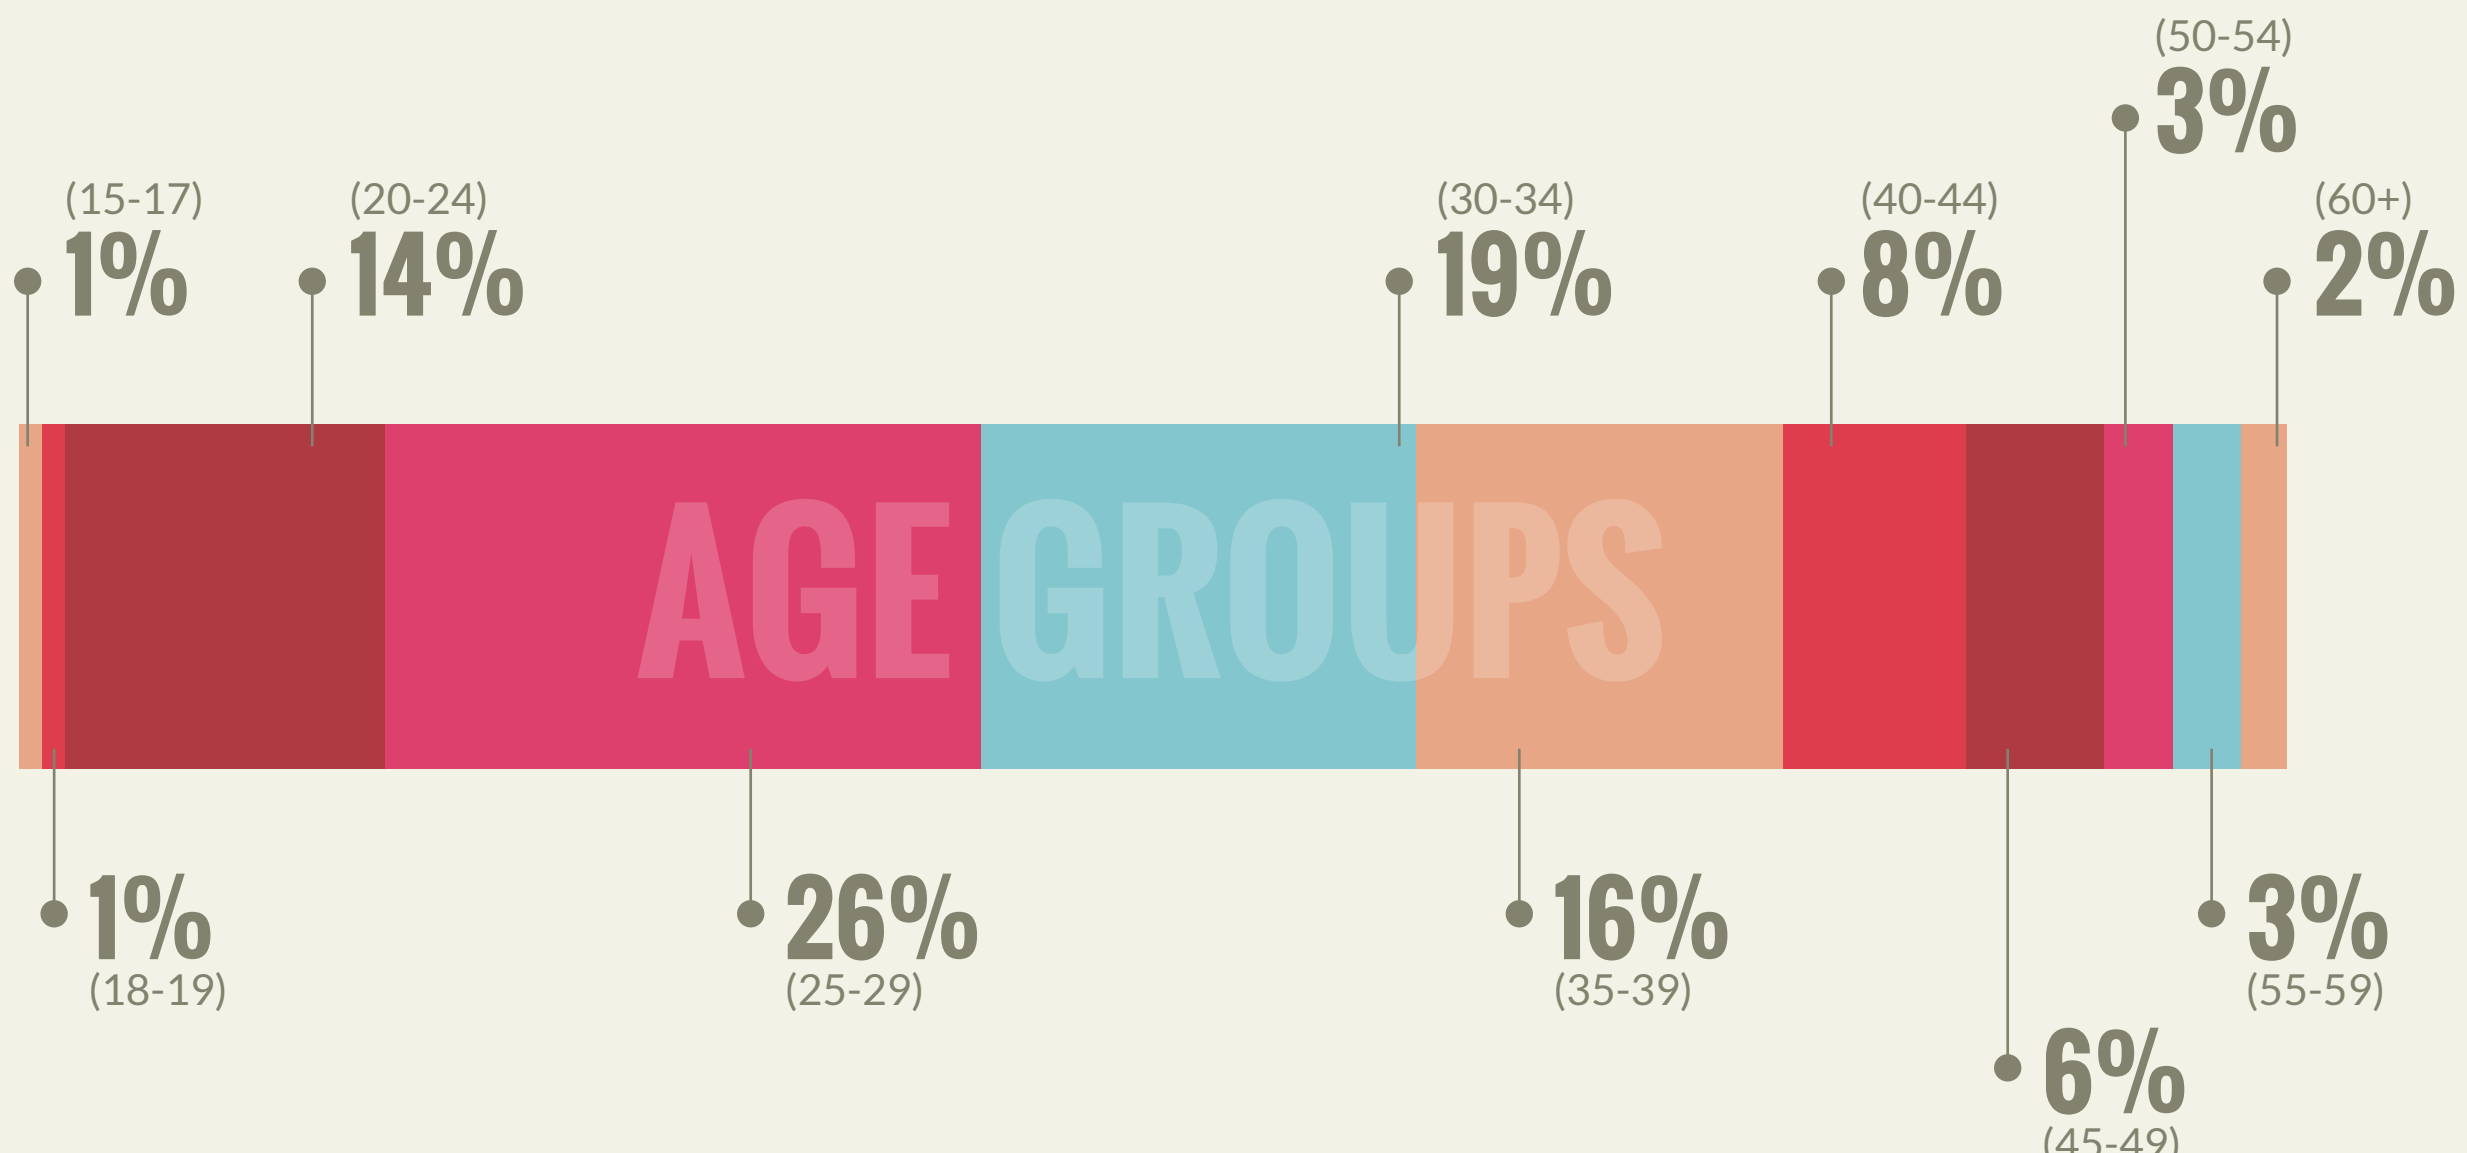

# STATS for ERA FM

## WEB

(Sources from Effective Measure)

## WEB DEMOGRAPHICS

(Source: Effective Measure)

## MONTHLY SESSION LISTENERSHIP

(August 2016)