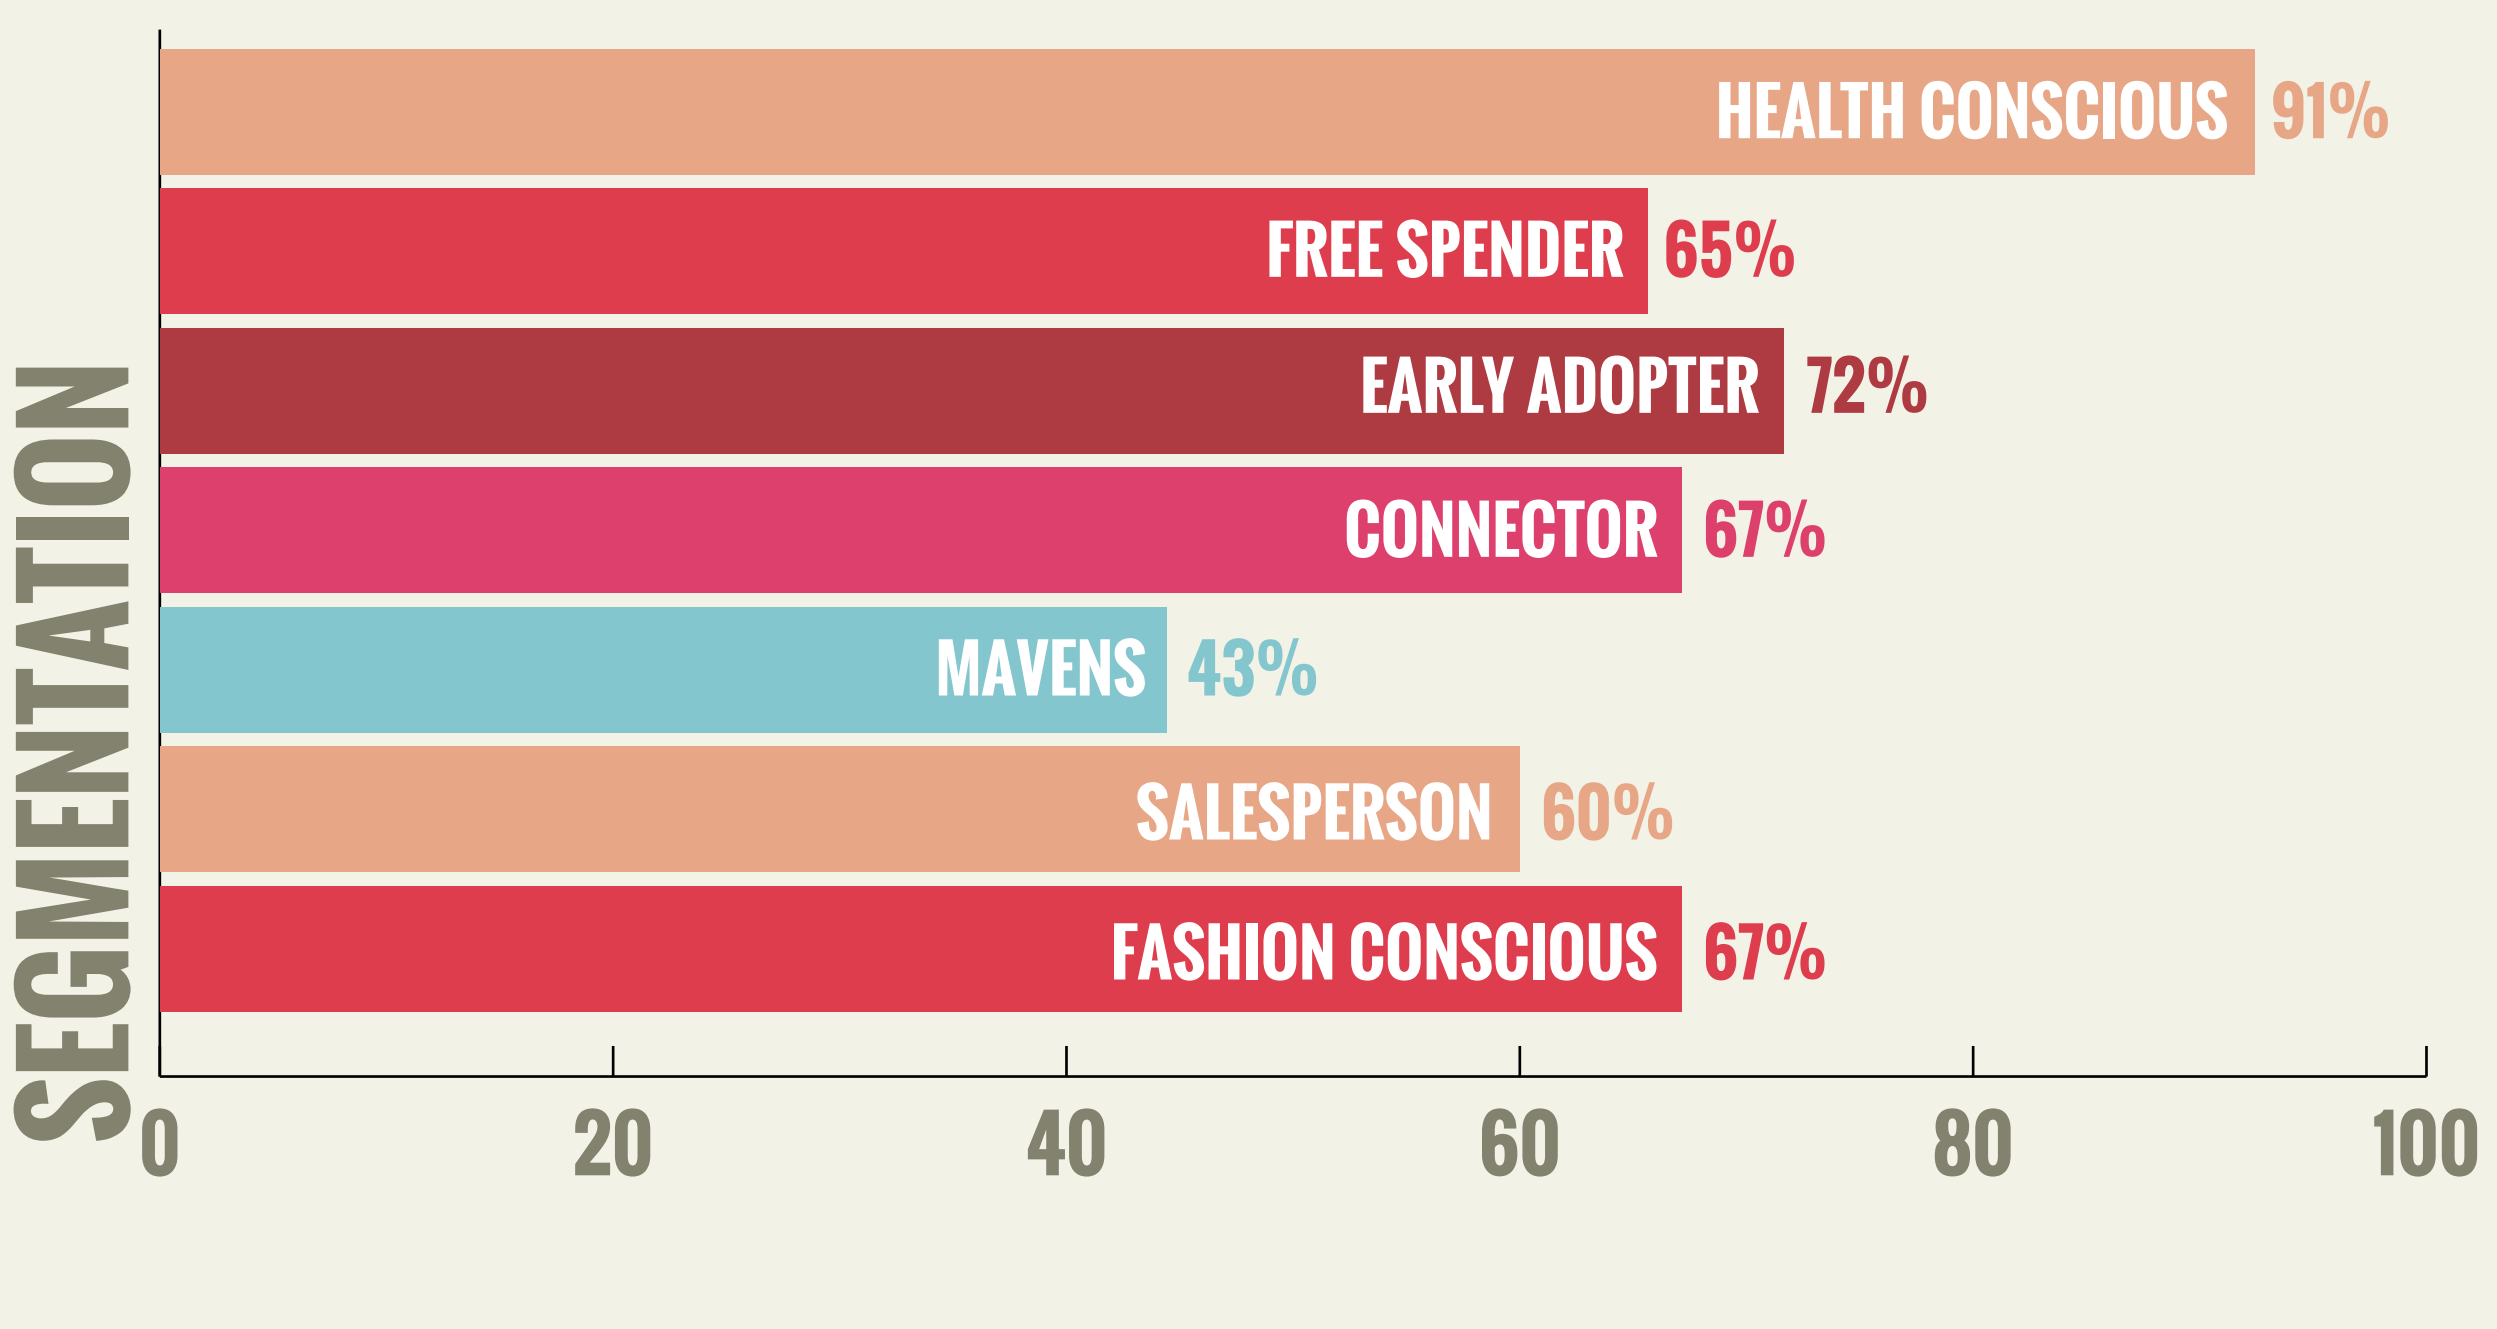

## WEB

(Sources from Effective Measure)

## WEB DEMOGRAPHICS

(Source: Effective Measure)

## MONTHLY SESSION LISTENERSHIP

(August 2016)