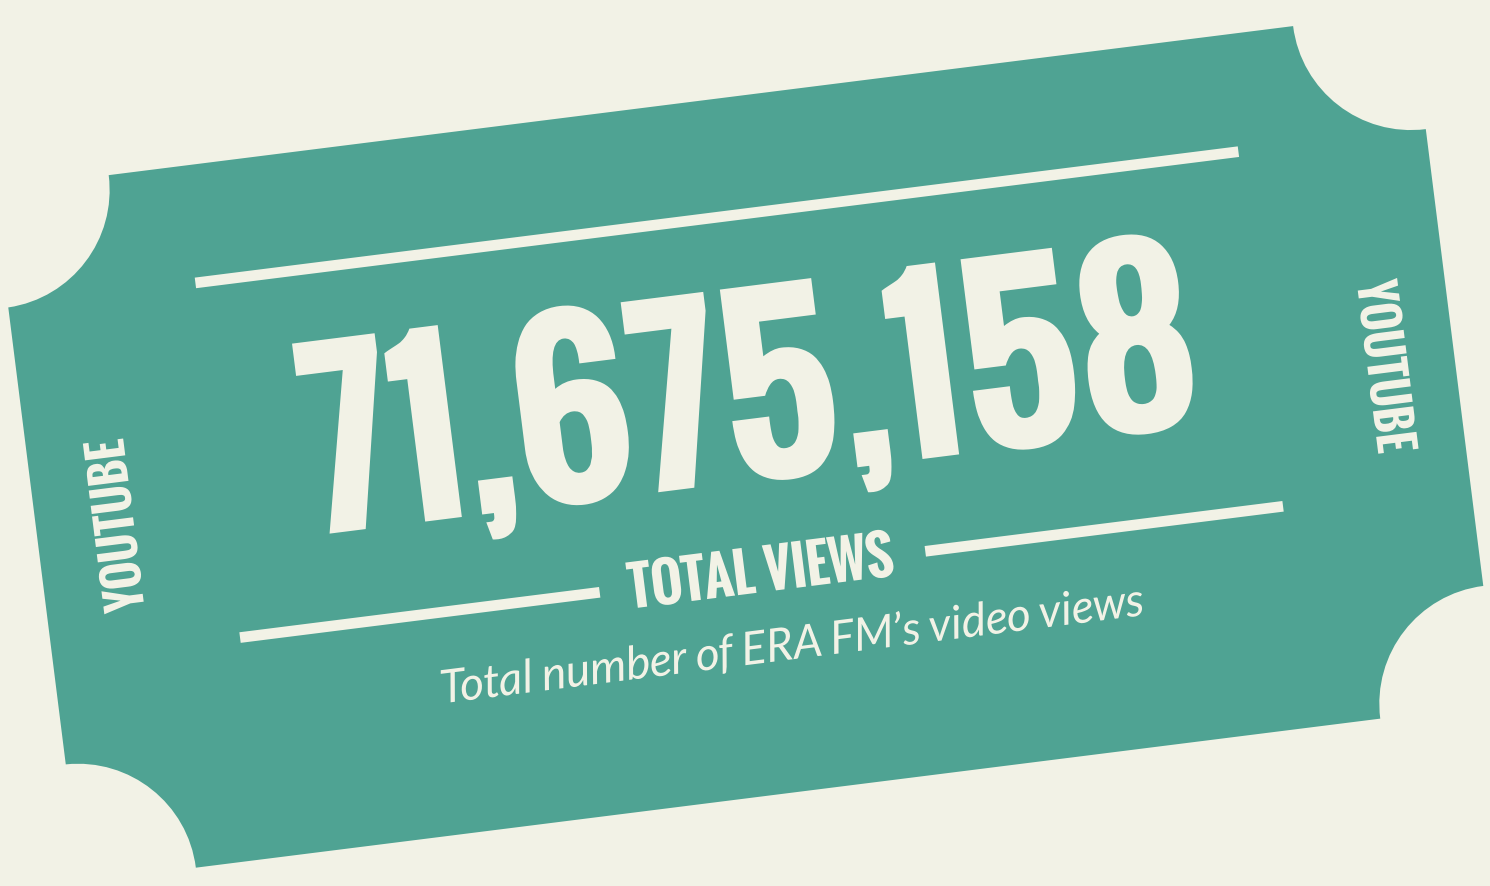

STATS for ERA FM

WEB

(Sources from Effective Measure)

WEB DEMOGRAPHICS

(Source: Effective Measure)

SOCIAL MEDIA

(August 2016)

FACEBOOK FANS

3,161,930

The number of people who have subscribed to follow tweets of ERA FM

(Sources from Twitter)

The number of people who have subscribed to follow instagram posts of ERA FM

(Sources from Instagram)

The number of people who have subscribed to ERA FM video channel

(Sources from YouTube)

ONLINE & MOBILE LISTENERSHIP

(Sources from Radioactive Singapore)

MONTHLY SESSION LISTENERSHIP

(August 2016)