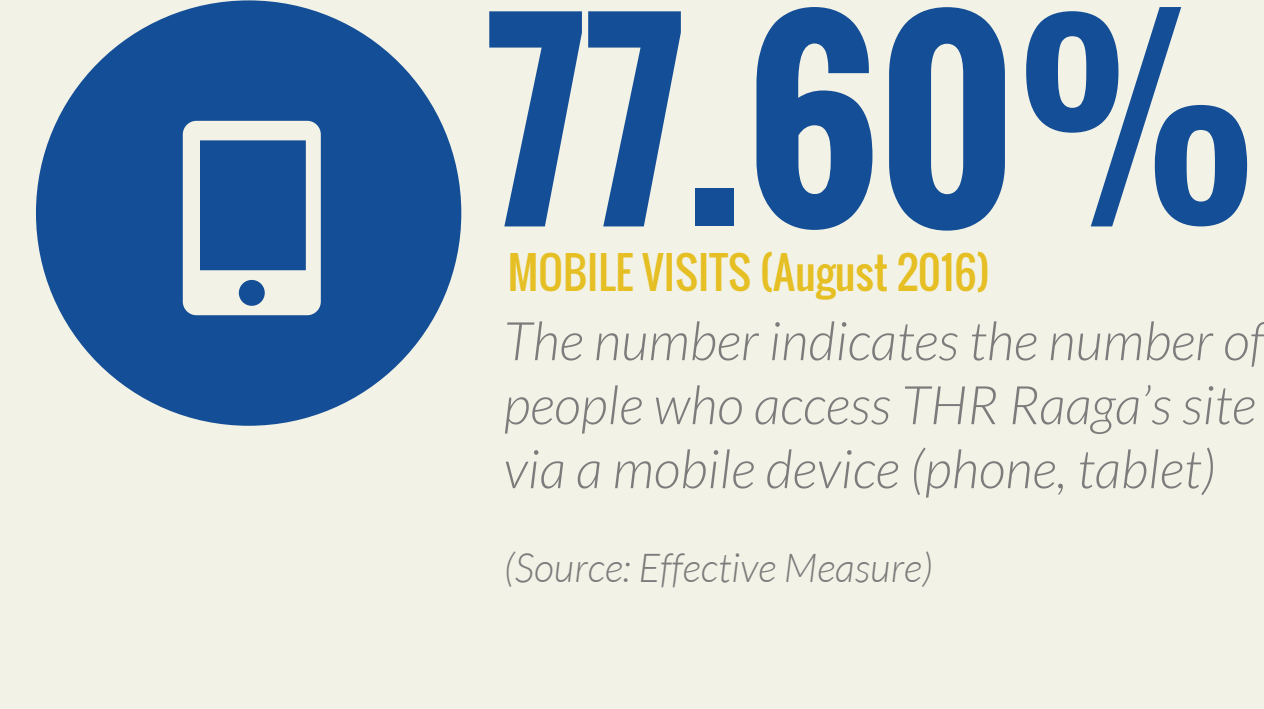

STATS for THR RAAGA

WEB

(Source: Google Analytics)

WEB DEMOGRAPHICS

(Source: Effective Measure)

SOCIAL MEDIA

(August 2016)

f THR RAAGA

469,308

ONLINE & MOBILE LISTENERSHIP

(Source: Radioactive Singapore)

MONTHLY SESSION LISTENERSHIP

(August 2016)