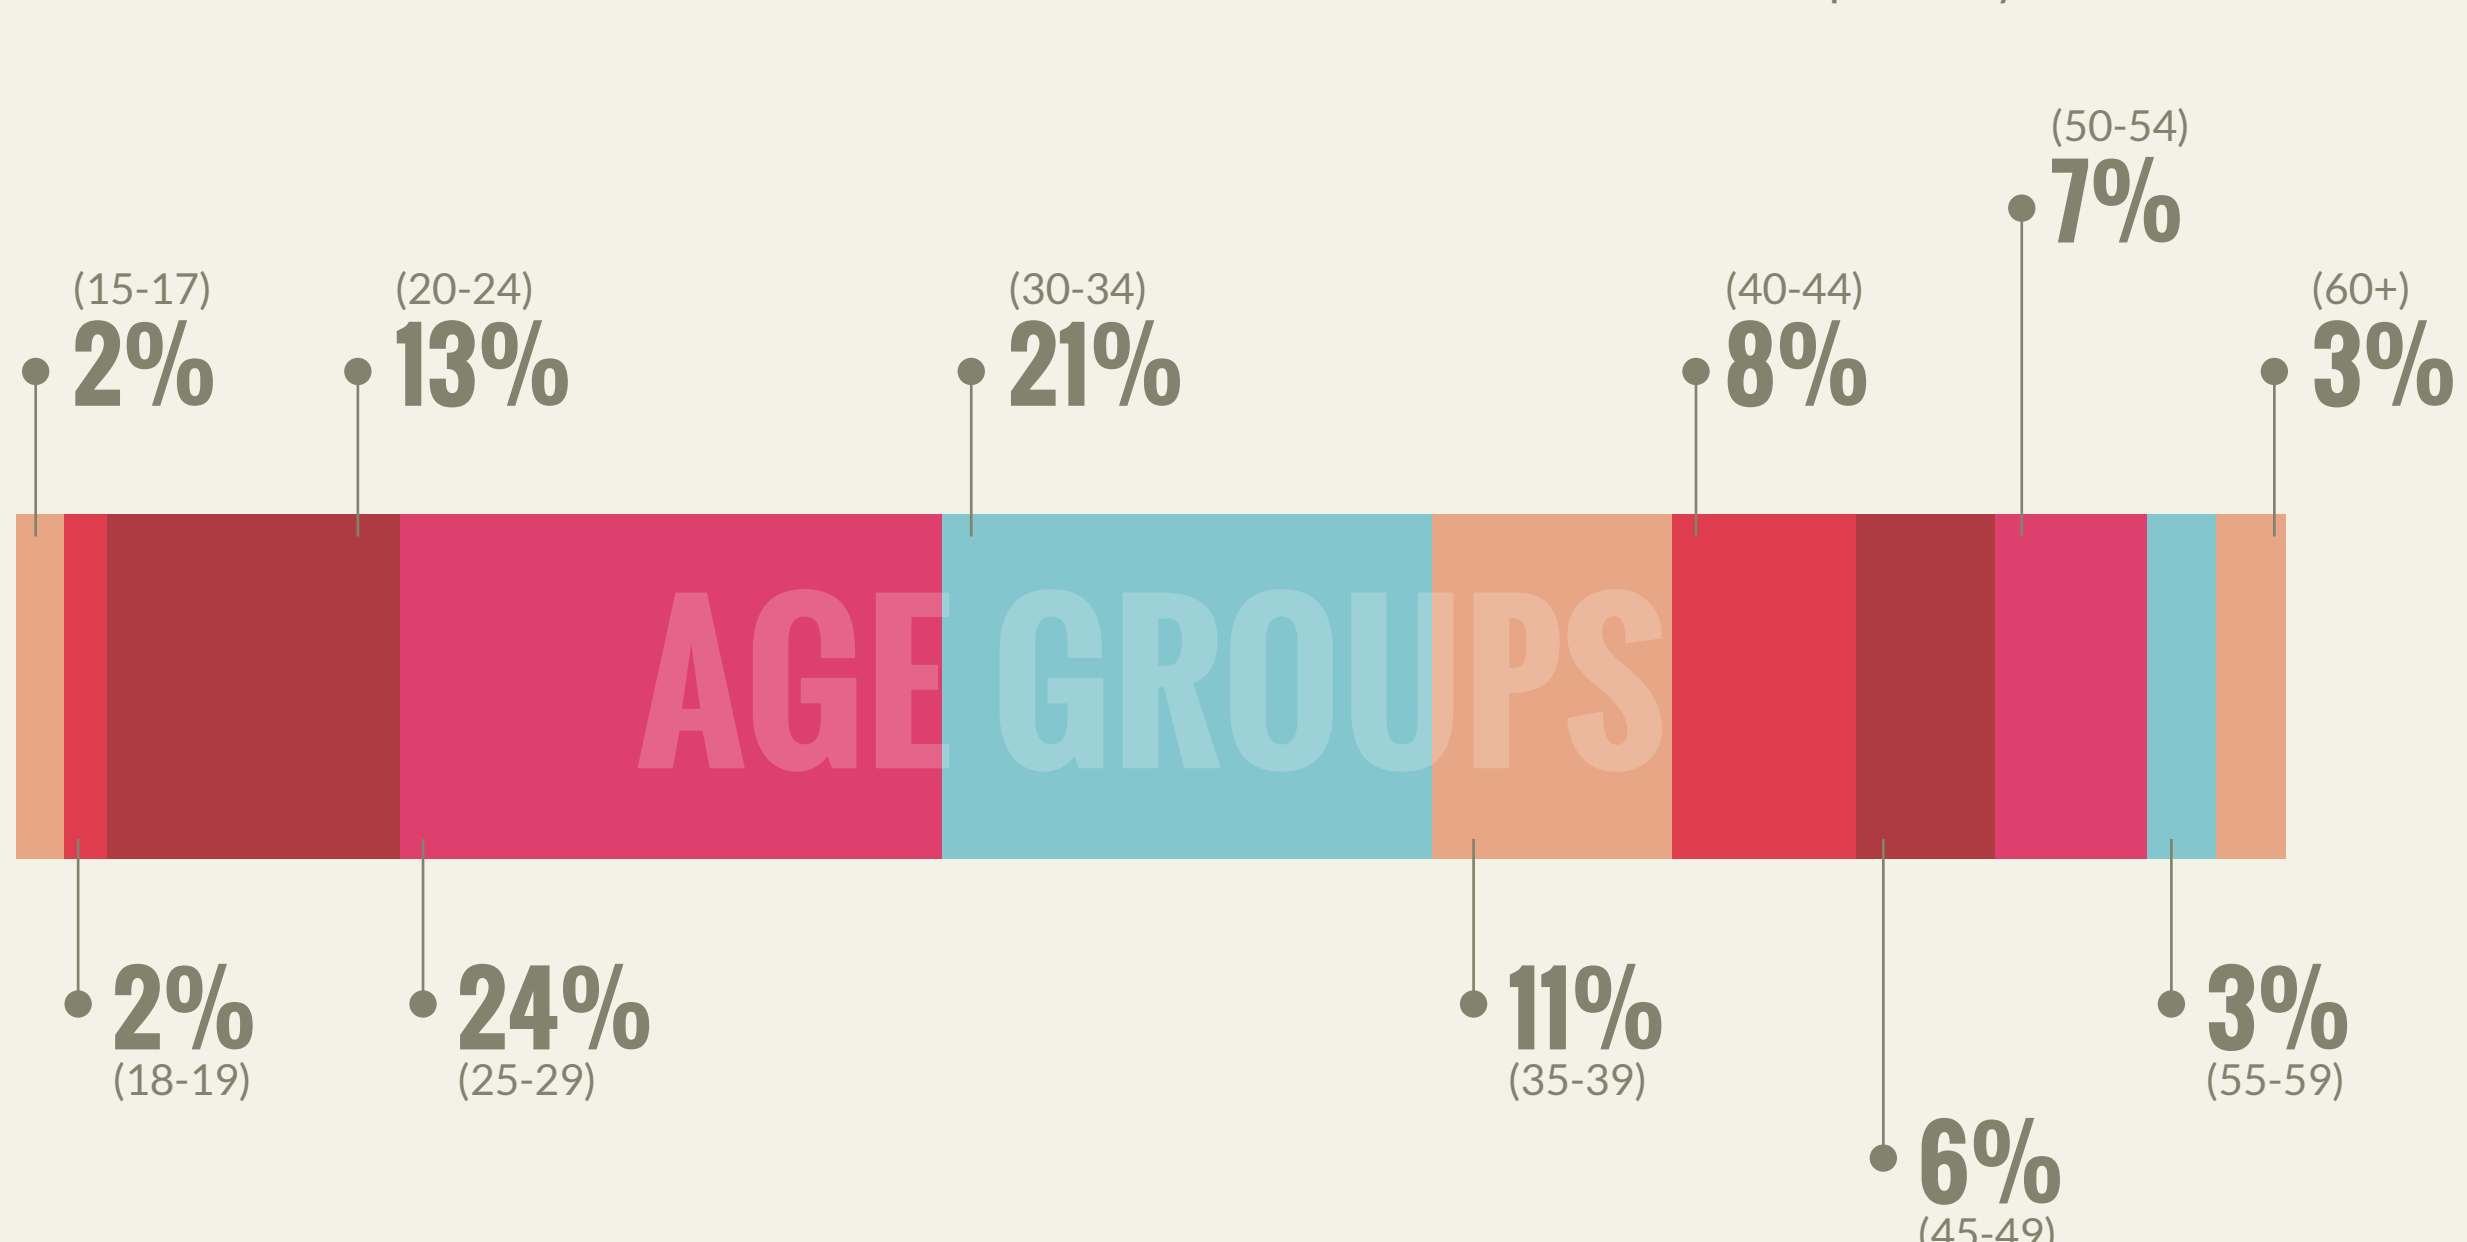

STATS for THR RAAGA

WEB

(Source: Google Analytics)

WEB DEMOGRAPHICS

(Source: Effective Measure)

SOCIAL MEDIA

(August 2016)

f THR RAAGA

469,308

ONLINE & MOBILE LISTENERSHIP

(Source: Radioactive Singapore)

MONTHLY SESSION LISTENERSHIP

(August 2016)