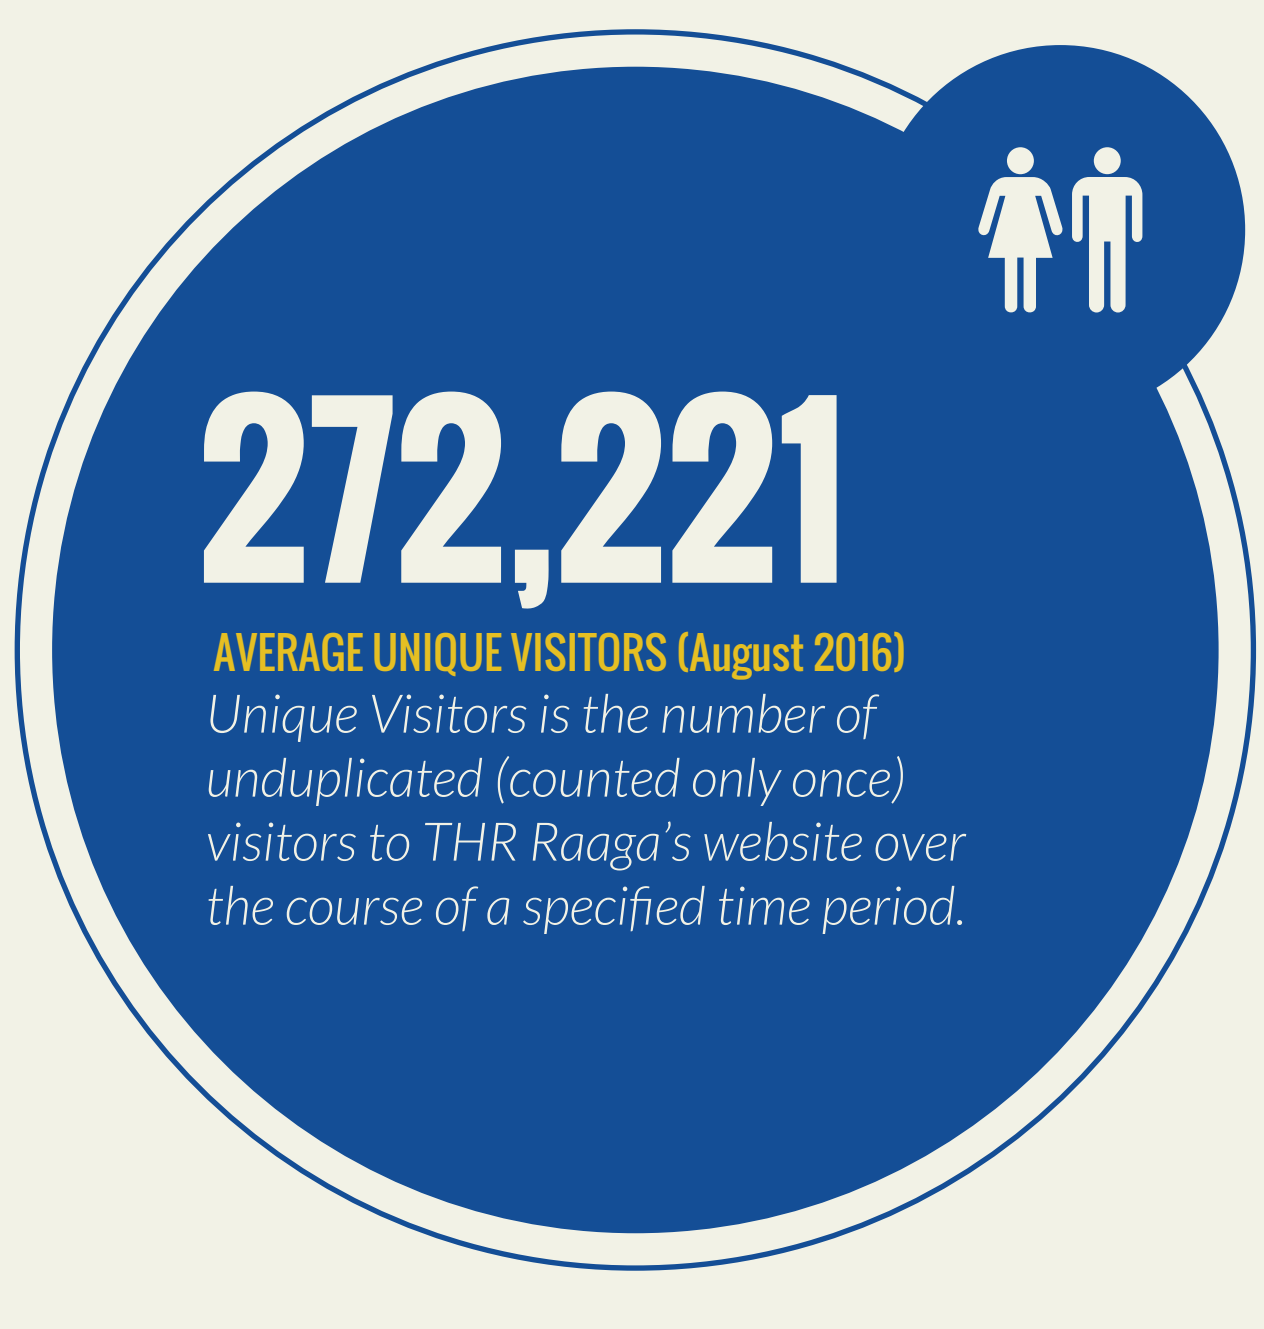

STATS for THR RAAGA

WEB

(Source: Google Analytics)

WEB DEMOGRAPHICS

(Source: Effective Measure)

SOCIAL MEDIA

(August 2016)

f THR RAAGA

469,308

ONLINE & MOBILE LISTENERSHIP

(Source: Radioactive Singapore)

MONTHLY SESSION LISTENERSHIP

(August 2016)