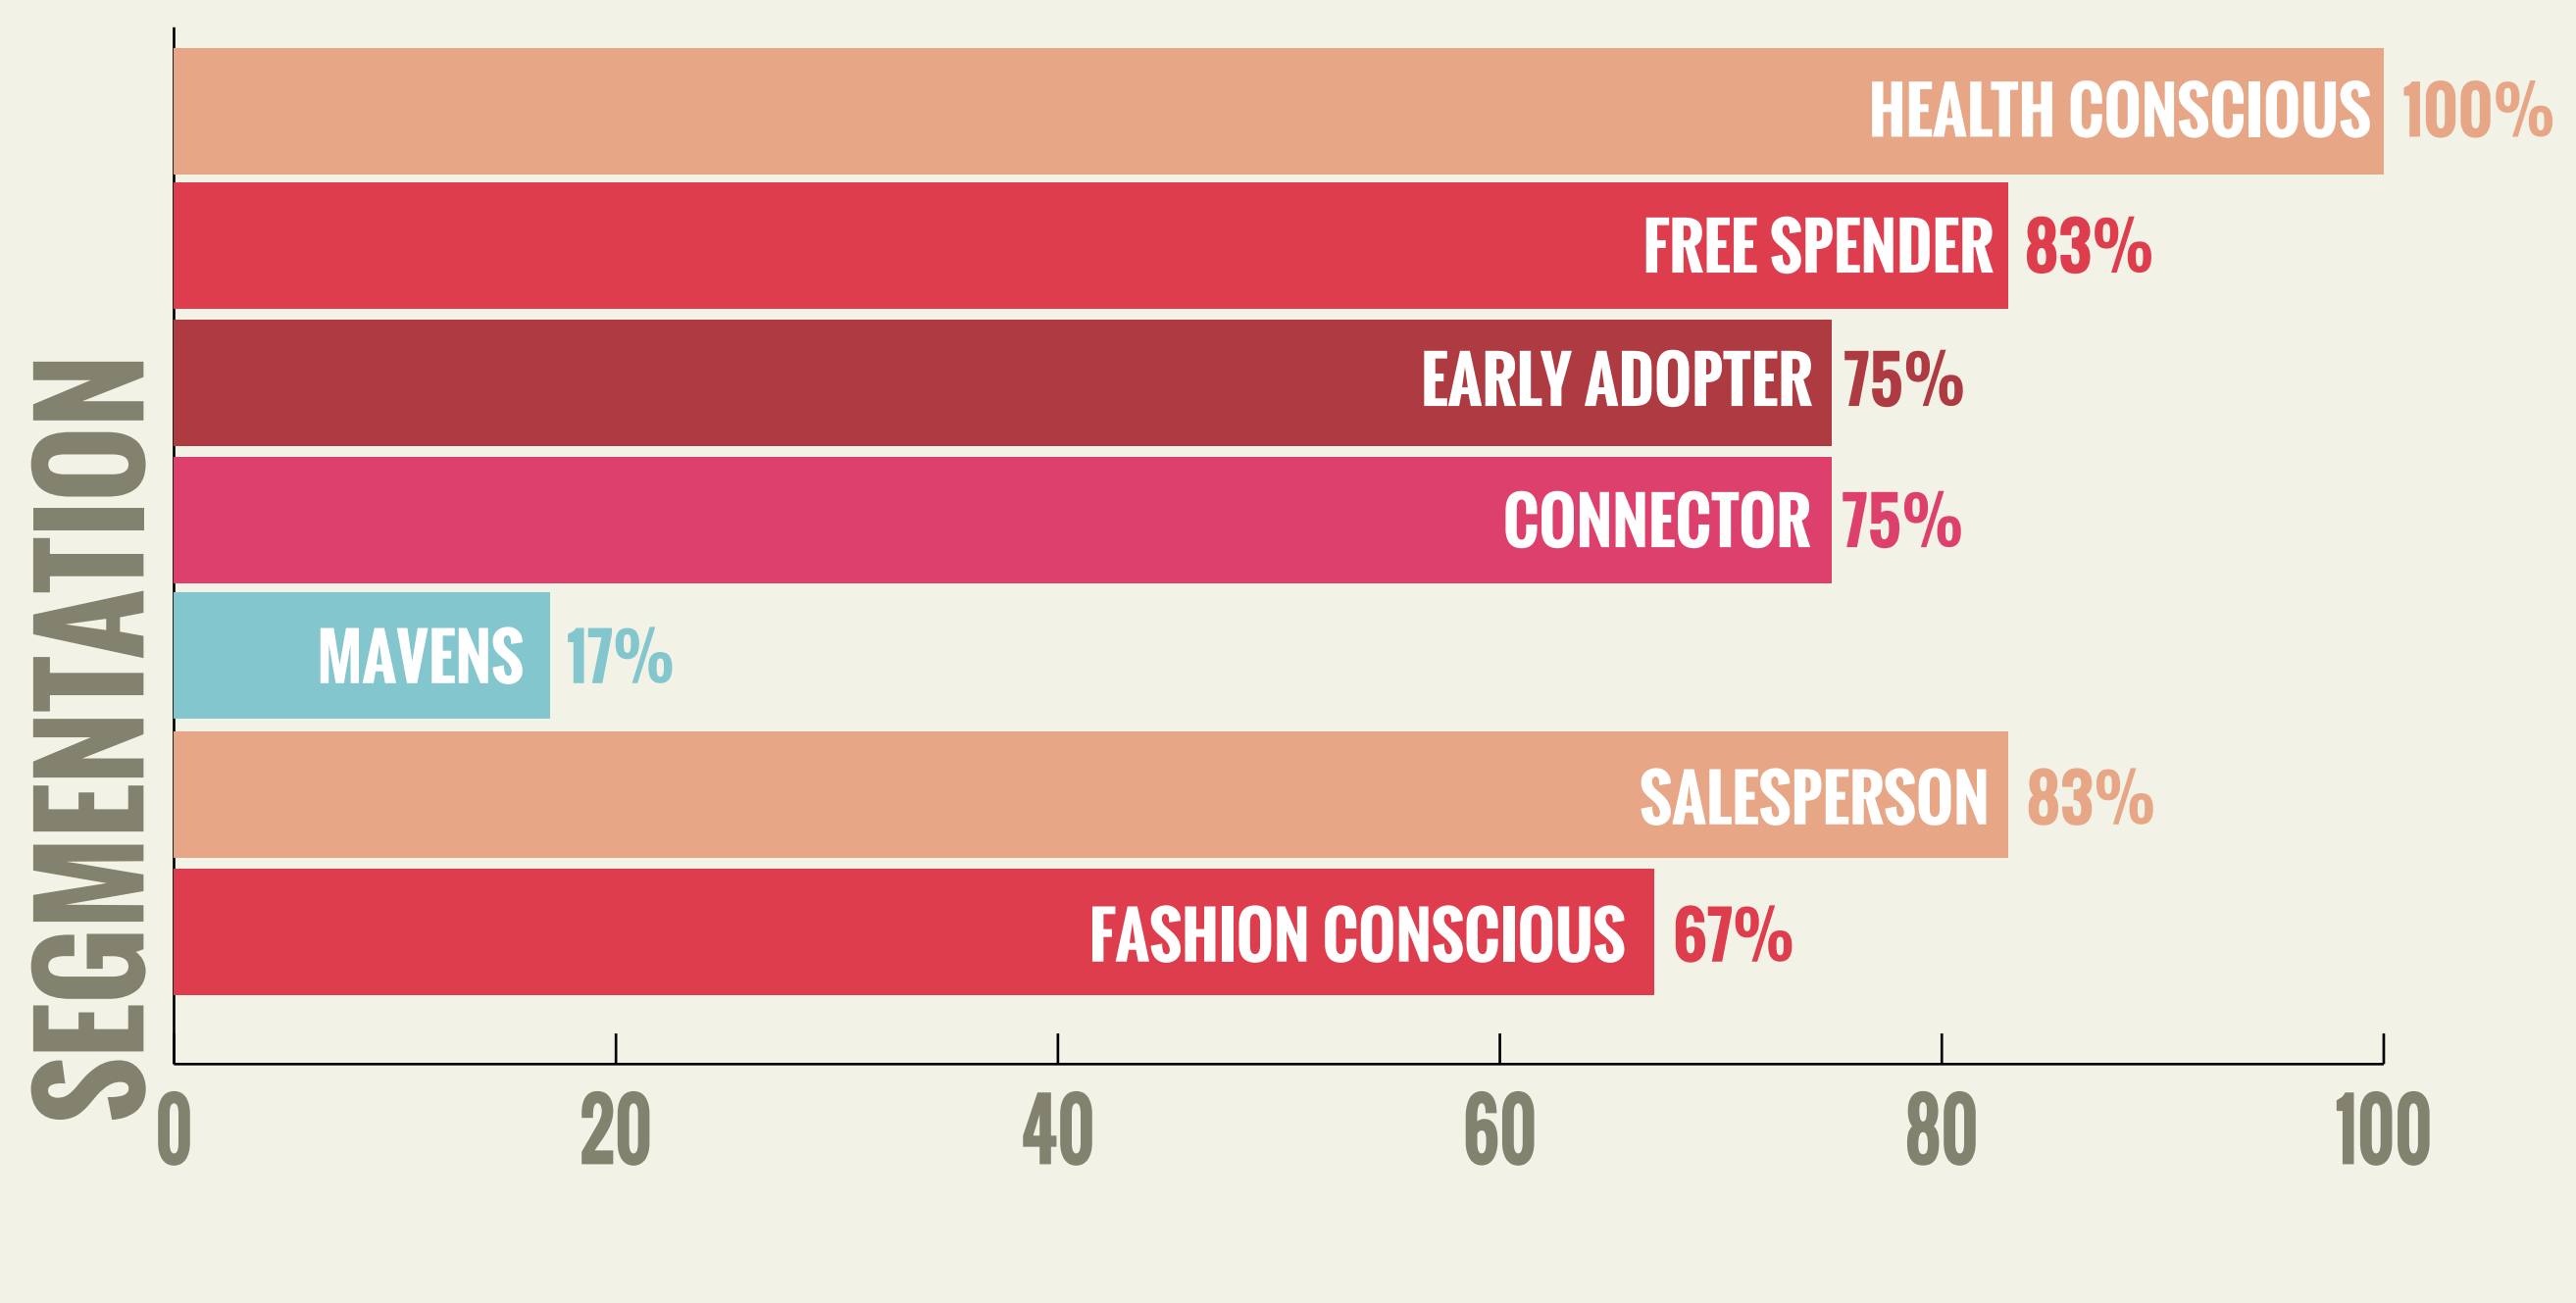

STATS for THR RAAGA

WEB

(Source: Google Analytics)

WEB DEMOGRAPHICS

(Source: Effective Measure)

SOCIAL MEDIA

(August 2016)

f THR RAAGA

469,308

ONLINE & MOBILE LISTENERSHIP

(Source: Radioactive Singapore)

MONTHLY SESSION LISTENERSHIP

(August 2016)