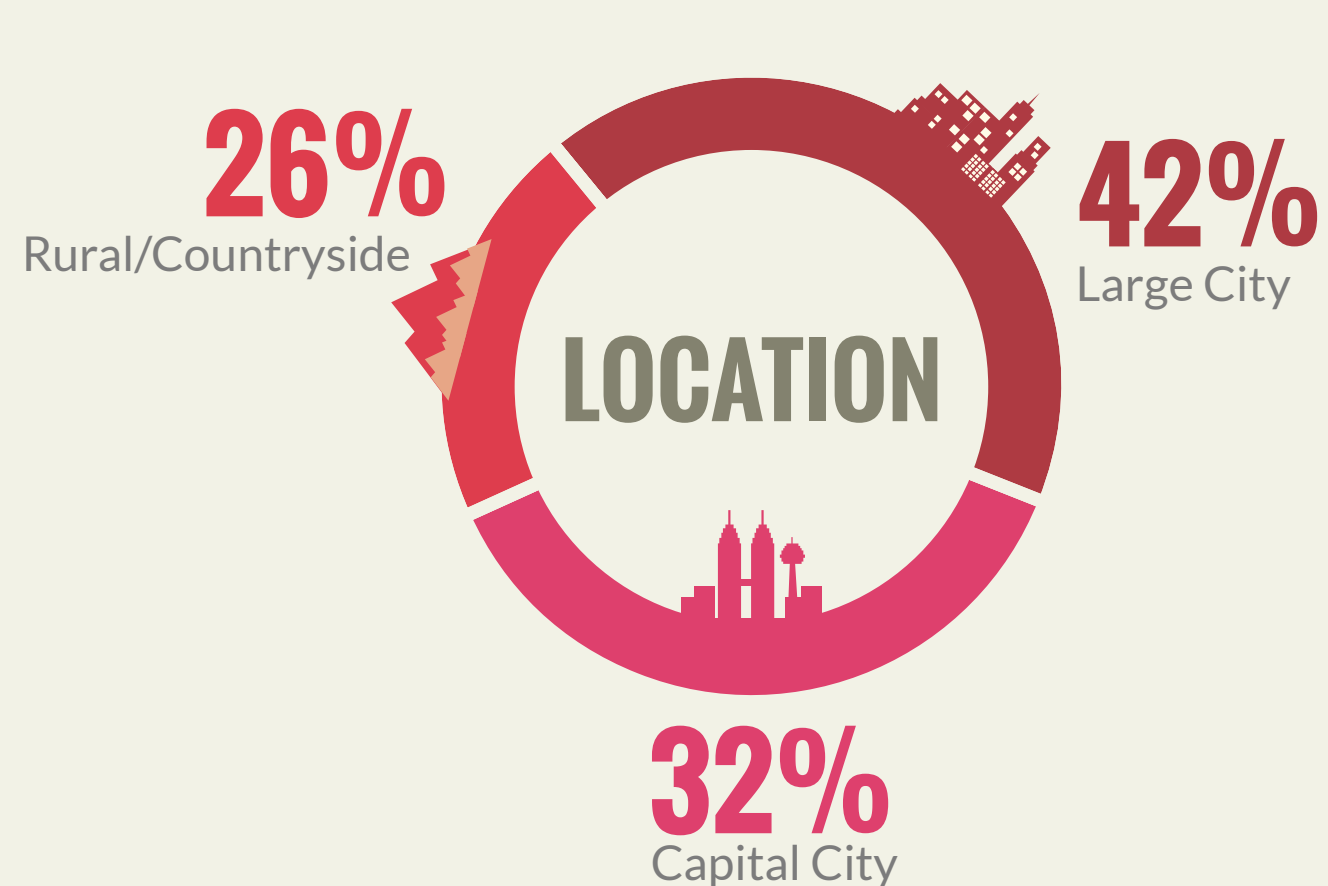

STATS for THR RAAGA

WEB

(Source: Google Analytics)

WEB DEMOGRAPHICS

(Source: Effective Measure)

SOCIAL MEDIA

(August 2016)

f THR RAAGA

469,308

ONLINE & MOBILE LISTENERSHIP

(Source: Radioactive Singapore)

MONTHLY SESSION LISTENERSHIP

(August 2016)