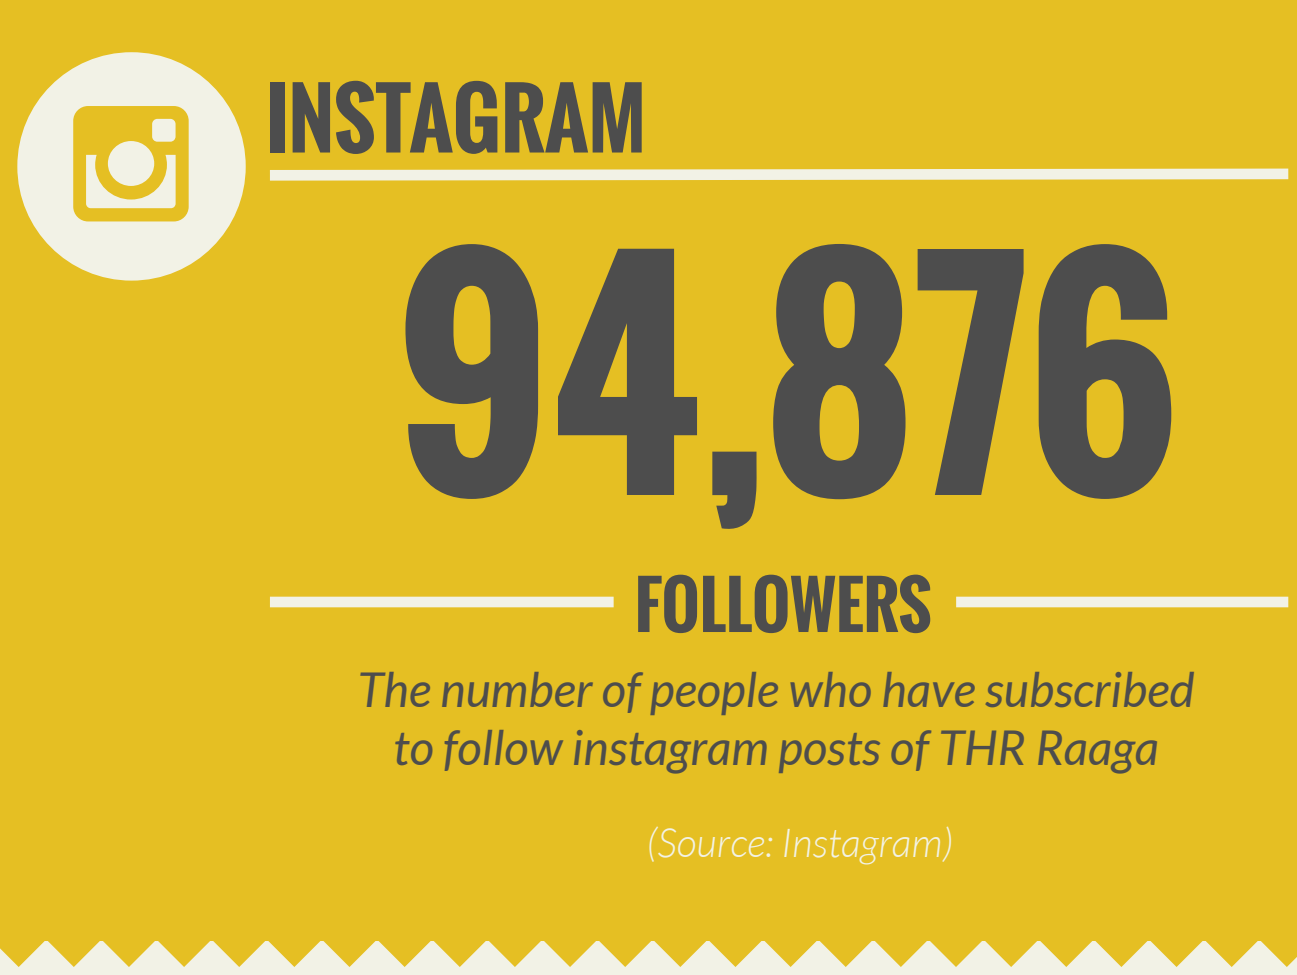

STATS for THR RAAGA

WEB

(Source: Google Analytics)

WEB DEMOGRAPHICS

(Source: Effective Measure)

SOCIAL MEDIA

(August 2016)

f THR RAAGA

469,308

ONLINE & MOBILE LISTENERSHIP

(Source: Radioactive Singapore)

MONTHLY SESSION LISTENERSHIP

(August 2016)