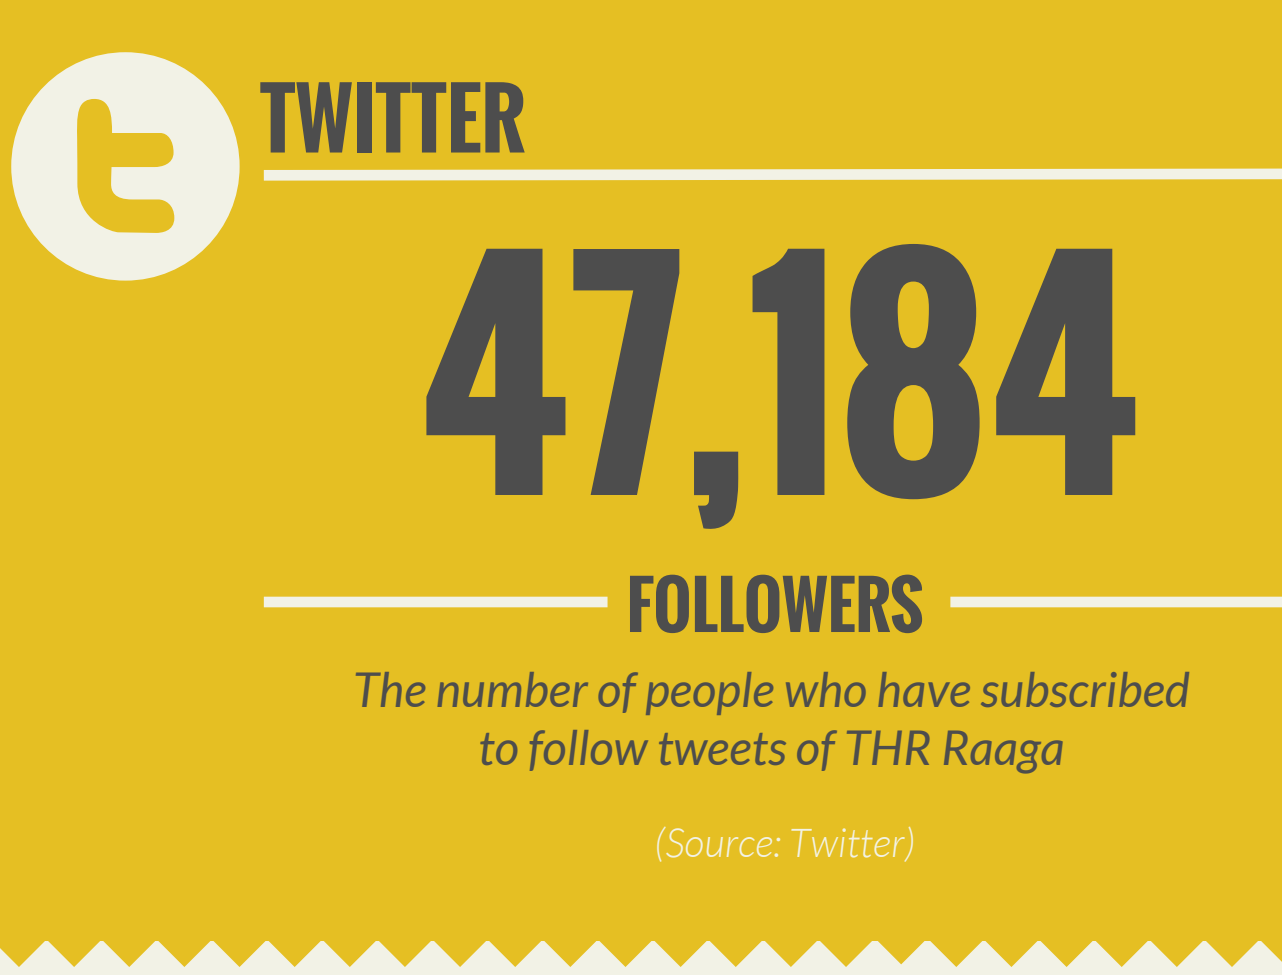

STATS for THR RAAGA

WEB

(Source: Google Analytics)

WEB DEMOGRAPHICS

(Source: Effective Measure)

SOCIAL MEDIA

(August 2016)

f THR RAAGA

469,308

ONLINE & MOBILE LISTENERSHIP

(Source: Radioactive Singapore)

MONTHLY SESSION LISTENERSHIP

(August 2016)