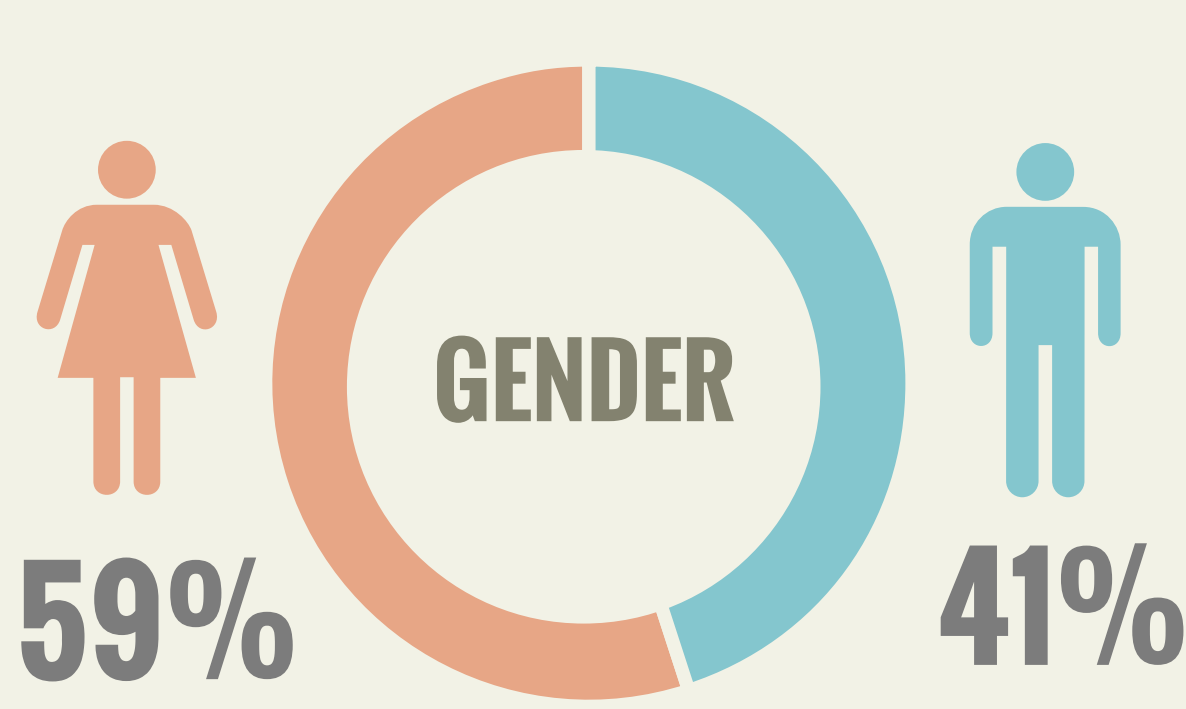

WEB DEMOGRAPHICS

(Source: Effective Measure)