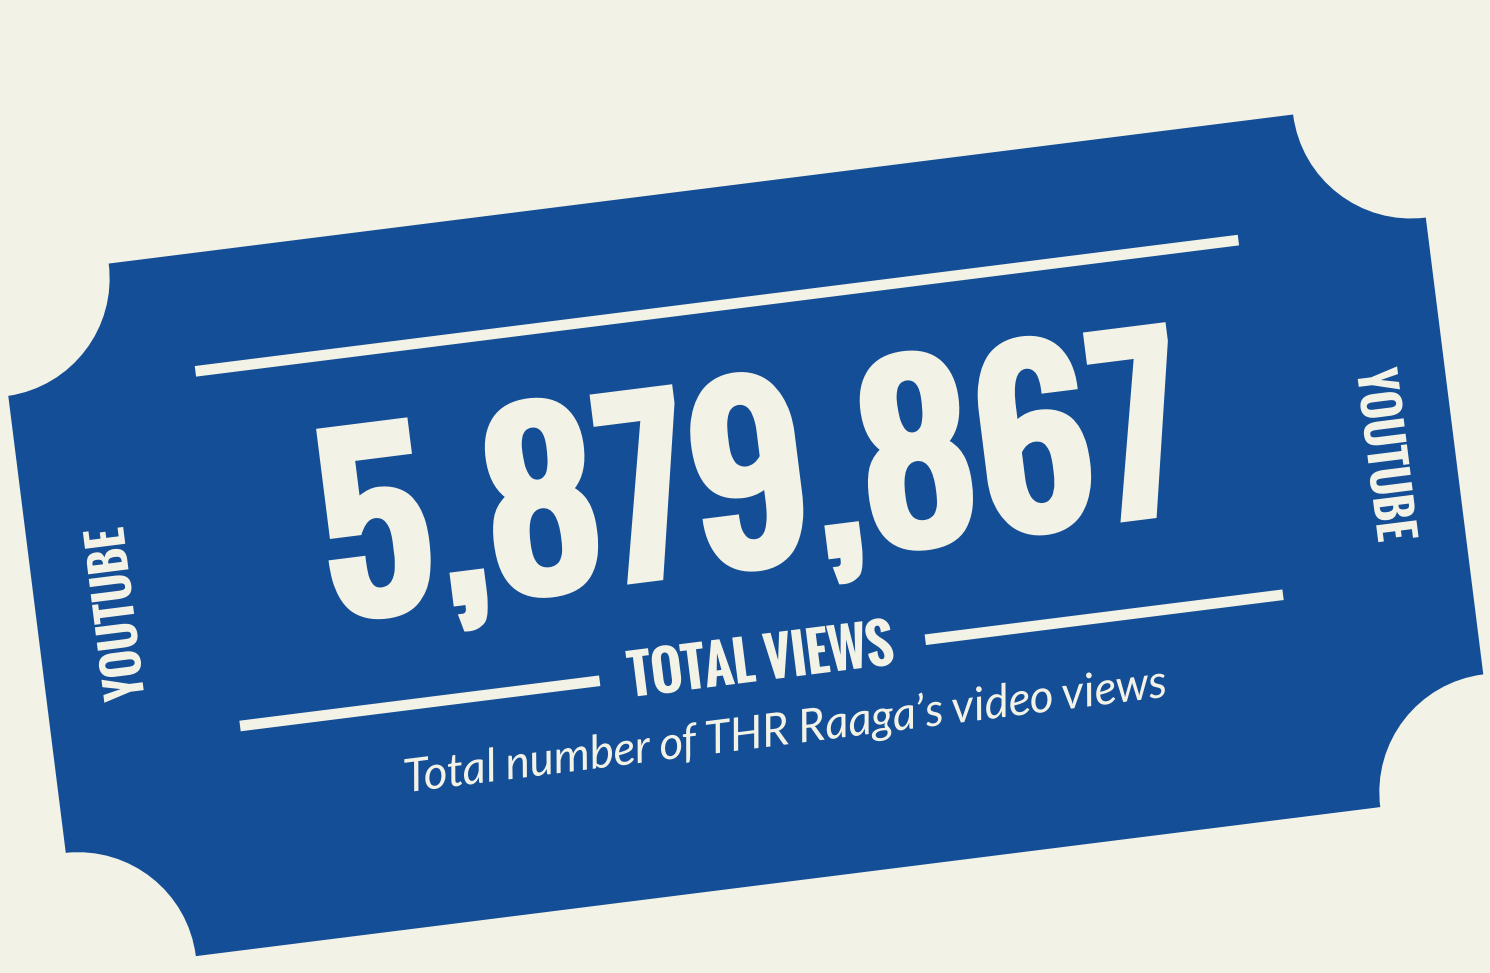

STATS for THR RAAGA

WEB

(Source: Google Analytics)

WEB DEMOGRAPHICS

(Source: Effective Measure)

SOCIAL MEDIA

(August 2016)

f THR RAAGA

469,308

ONLINE & MOBILE LISTENERSHIP

(Source: Radioactive Singapore)

MONTHLY SESSION LISTENERSHIP

(August 2016)