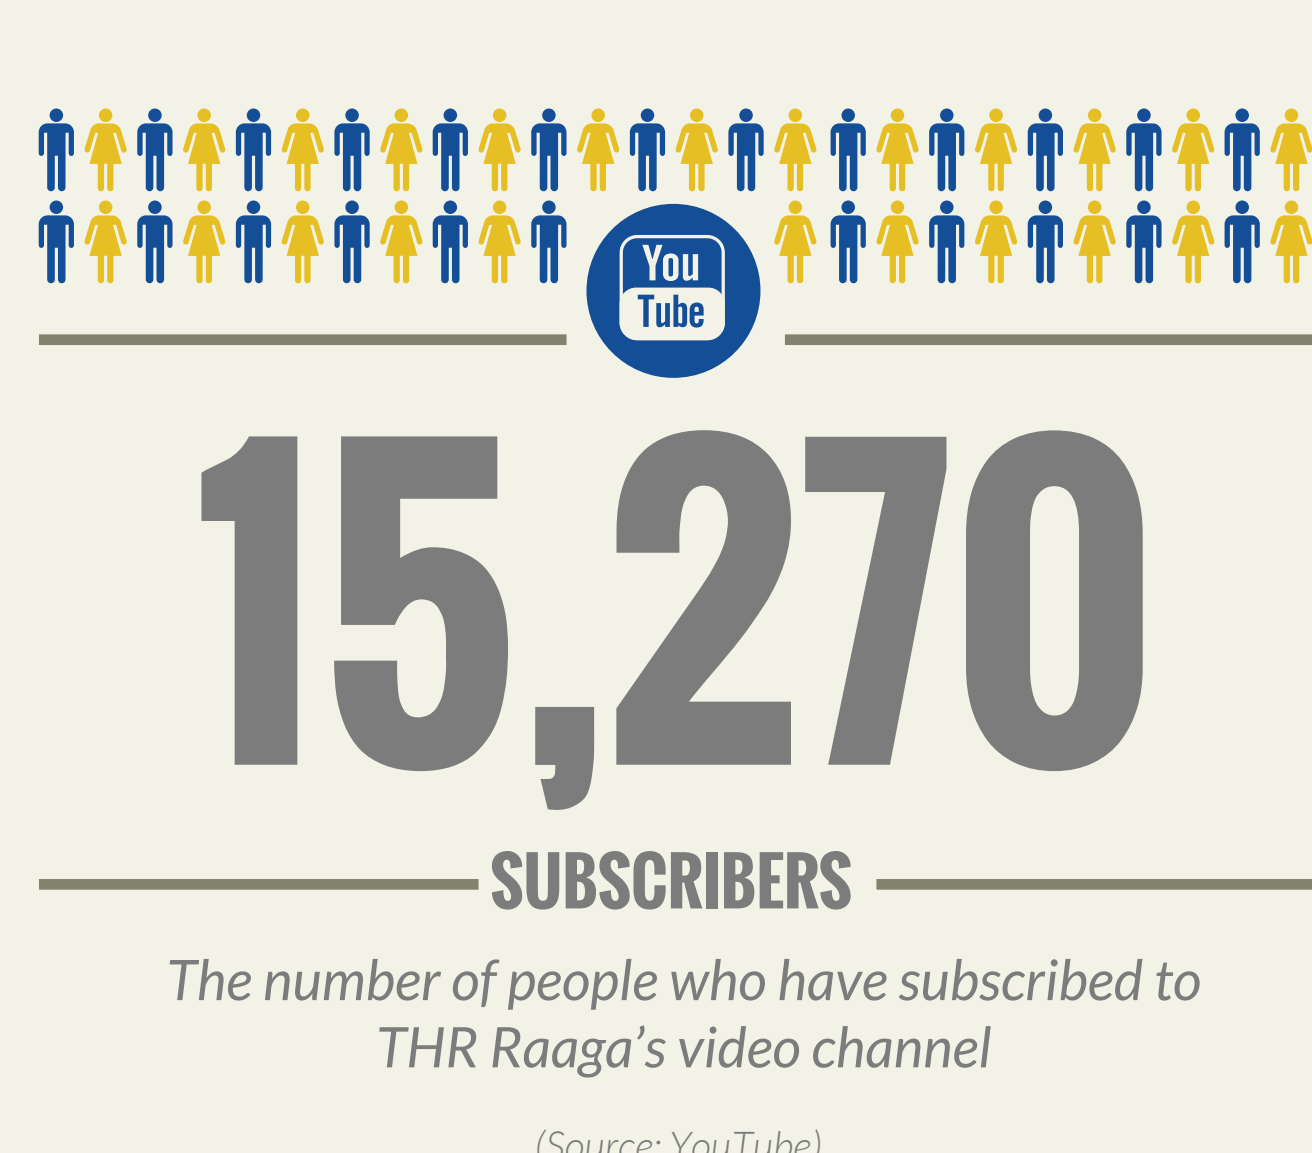

469,308

ONLINE & MOBILE LISTENERSHIP

(Source: Radioactive Singapore)

MONTHLY SESSION LISTENERSHIP

(August 2016)